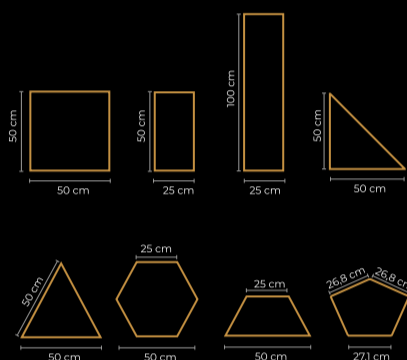

SHAPES & SIZES

DYWANOWE EU

- WOLIN 420 (Flat)
- WOLIN 520
- WOLIN 620
- WOLIN 680
- URBAN
- BRICK
- 7EVEN

AVAILABLE SHAPES & SIZES

size 60x60, 100x100, 25x100, 50x100, 100x200
- minimum order applies - please check

LVT

ECO 30

304,80 x 609,60 mm 457,20 x 914,40 mm 177,80 x 1 219,20 mm

ECO 55

304,80 x 609,60 mm 457,20 x 914,40 mm 177,80 x 1 219,20 mm

ECO 70

914,40 x 914,40 mm 177,80 x 1 219,20 mm

ECOCLICK 30

914,40 x 914,40 mm

SOLD CLICK 30

177,80 x 1 219,20 mm 457,20 x 914,40 mm

SOLD CLICK 55

185 x 1 212 mm 462 mm x 925 mm

ACROSS 0.3 GLUE DOWN

250 x 1000 mm 500 x 500 mm

ACROSS 0.5 LOOSE LAY

250 x 1000 mm 500 x 500 mm