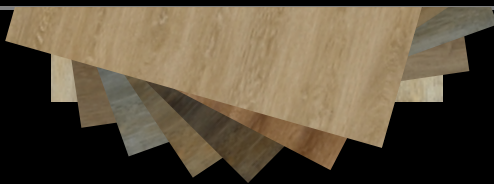

AVAILABLE COLORS OF THE COLLECTION CLK