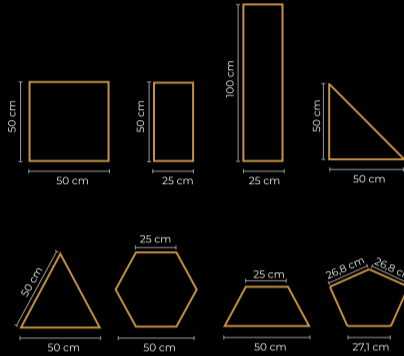

DYWANOWE

TILES
TEXTIL

PRIME

BLOCS

FACER

FRESH

CUTER

GOBEE

PARIS

CLOUD

PATHS